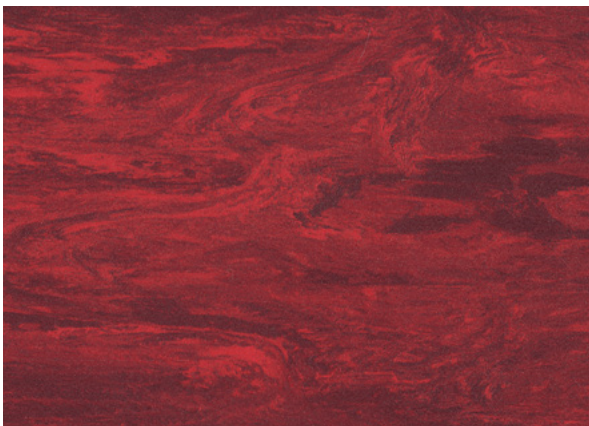

Standard XL

HOMOGENEOUS

Slate Grey **9200*†**
NCS S 4000-N

w/r 9200
LRV 32

Graphite **9120*†**
NCS S 4502-G

w/r 9120
LRV 28

Mushroom **9110*†**
NCS S 3010-Y30R

w/r 9110
LRV 40

Atlantic Blue **9170**
NCS S 4020-R90B

w/r 9170
LRV 23

Black Cherry **8580**
NCS S 5030-R

w/r 8580
LRV 9

▶ Black Panther **8640**
NCS S 8502-R

w/r 8640
LRV 6

▶ Black Panther features a traditional marbled decoration - it is not plain in terms of appearance.
w/r = weld rod NCS = Natural Colour System LRV = Light Reflectance Value

*Refer to BRE Global ratings on www.greenbooklive.com

Format	Gauge	Colours
Sheet	2.0mm	6 - ex-stock
Tile	*2.0mm	3 - ex-stock
Sheet	†1.5mm	3 - ex-stock
Sheet	•2.5mm, 3.0mm	1 - ex-stock